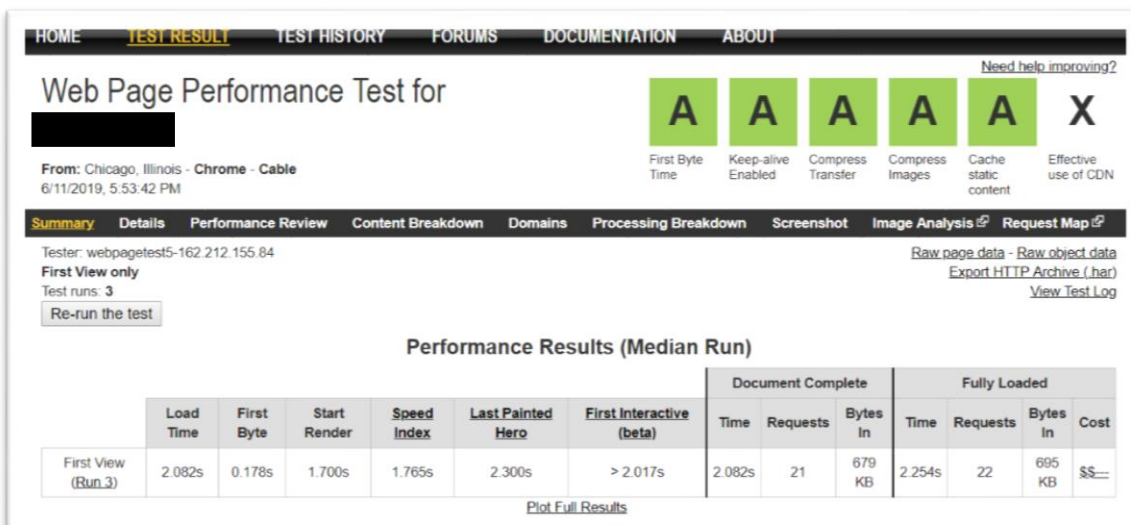

Below is an example of a website that I moved from DreamHost. The overall speed nearly doubled!

Old Hosting:

On New Server, no changes:

On New Server with Performance Tuning:

<https://mark.brudos.net/hosting>