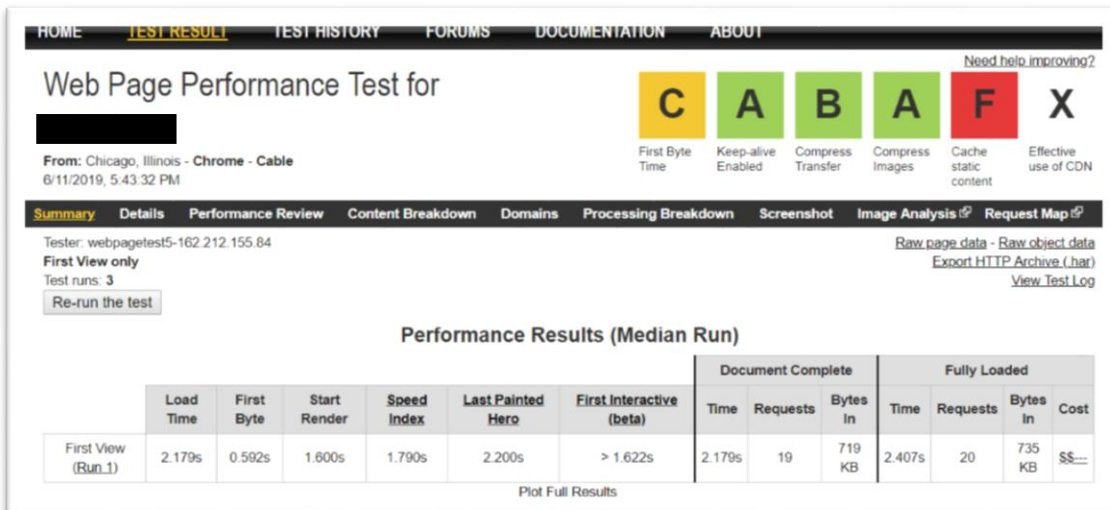

Below is an example of a website that I moved from DreamHost. The overall speed nearly doubled!

Old Hosting:

On New Server, no changes:

On New Server with Performance Tuning:

<https://mark.brudos.net/hosting>