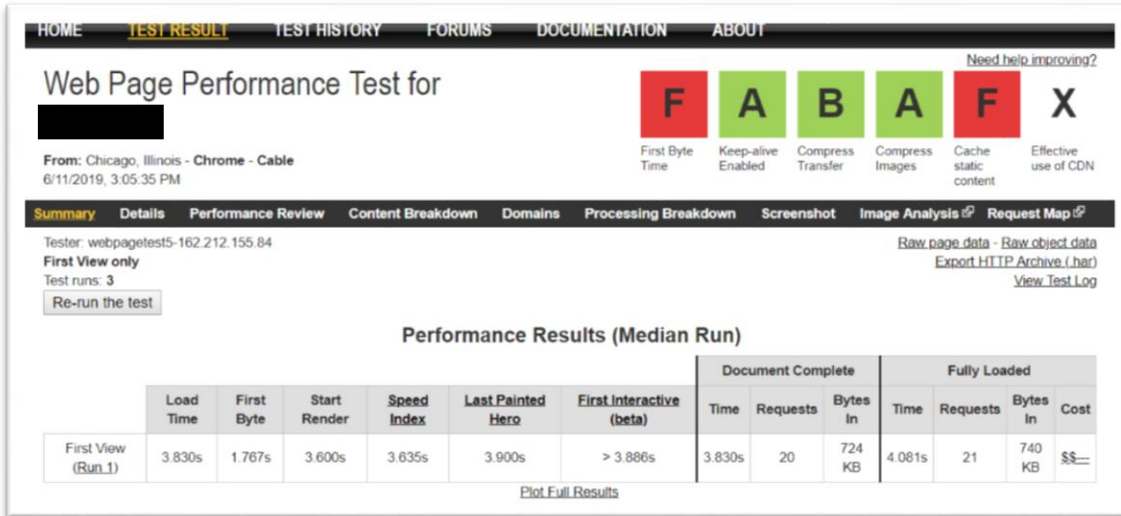

Below is an example of a website that I moved from DreamHost. The overall speed nearly doubled!

Old Hosting:

On New Server, no changes:

On New Server with Performance Tuning:

<https://mark.brudos.net/hosting>